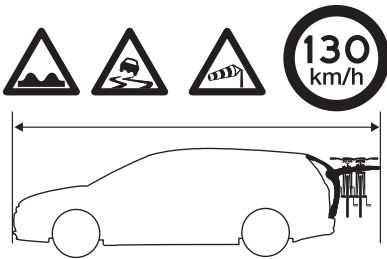

CITY CRASH

Complies with ISO norm

Thule RaceWay 991

Thule RaceWay 992

i

991 	10,0 kg	2	Max 30 kg
992 	10,6 kg	3	Max 45 kg

Max 15 kg

i