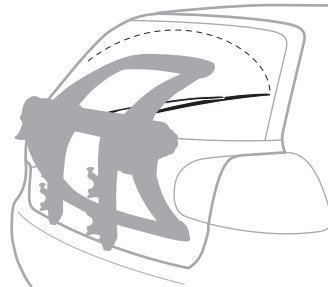

CITY CRASH

Complies with ISO norm

Thule RaceWay 991

Thule RaceWay 992

i

991 	10,0 kg	2	Max 30 kg
992 	10,6 kg	3	Max 45 kg

Max 15 kg

i